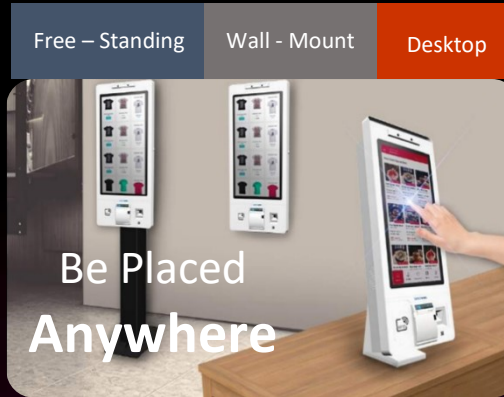

# INTRODUCING DATAVAN MARS

Self - Service Kiosk Terminal

Exclusive Authorized  
Distributor of  
Datavan in the  
Middle East

Modular device and components

Rock-solid build quality

Flexible mount (desktop/wall mount/freestanding)

Designed for use in the public indoor environment

Perfect for fast-casual and QSR kiosk

Please reach out to us for a Demo: