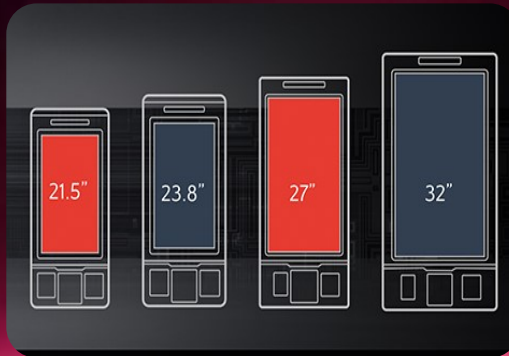

WHY MARS?

1. 1 Rugged and robust
2. 2 Low total cost of ownership
3. 3 Ease of use & maintenance
4. 4 Modularized design & Flexibility